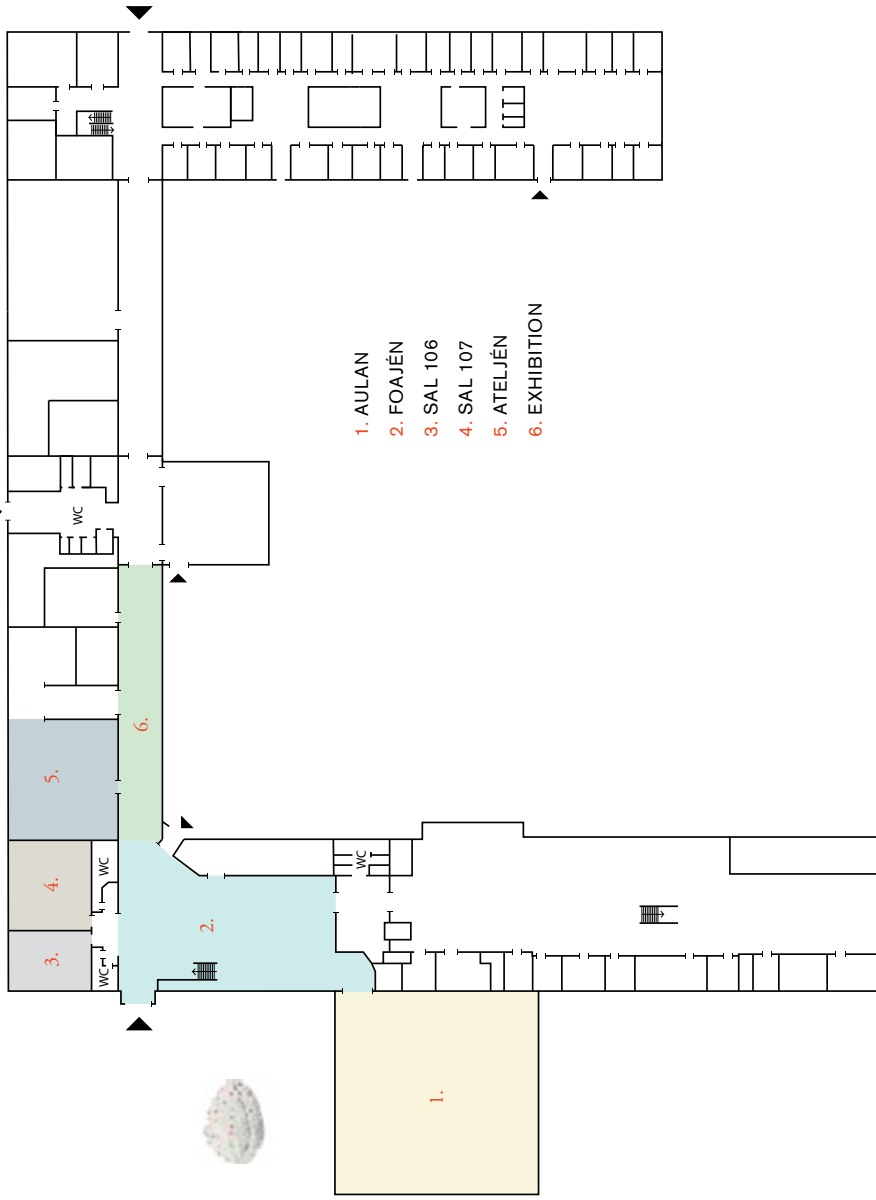

# Alnarp

← Malmö (Malmövägen)  
 ← Alnarp estate

1. Alnarpgården
  - Reception and service
  - Assembly Hall
  - Alnarp Library
  - Landscape Architecture, Planning and Management
2. Alnarp Rehabilitation Gardens
3. Agricum
  - Teaching premises
  - Assembly hall Terra Nova
4. Articum
5. Navet, main entrance to
  - Crafoord lecture hall
  - Biosystems and Technology
  - Biotron
  - Plant Breeding
  - Plant Protection Biology
6. Programme for Diversity of Cultivated Plants (POM)
7. Slottet (Alnarp castle), main entrance to
  - Economics and Environmental Psychology
  - Landscape Architecture, Planning and Management
  - Unit for Collaboration and Development
  - SLU Holding
  - Partnership Horticulture
  - MOVIMUM
  - Partnership Alnarp
8. Southern Swedish Forest Research Centre
9. Tornhuset
  - Student Service Centre
  - Study and career guidance
  - Exchange Student Affairs
  - IT Division
10. Alnarp Horticultural Laboratory
11. Alnarp Landscape Laboratory
12. WC
13. Alnarp Restaurant

**I** Information

**H** Bus stop

**/MAP OVER ALNARPSGÅRDEN LEVEL 1**

**/MAP OVER ALNARPSGÅRDEN LEVEL 2**

- 1. AULAN
- 2. LOFTET

**/MAP OVER AGRICUM LEVEL 3**