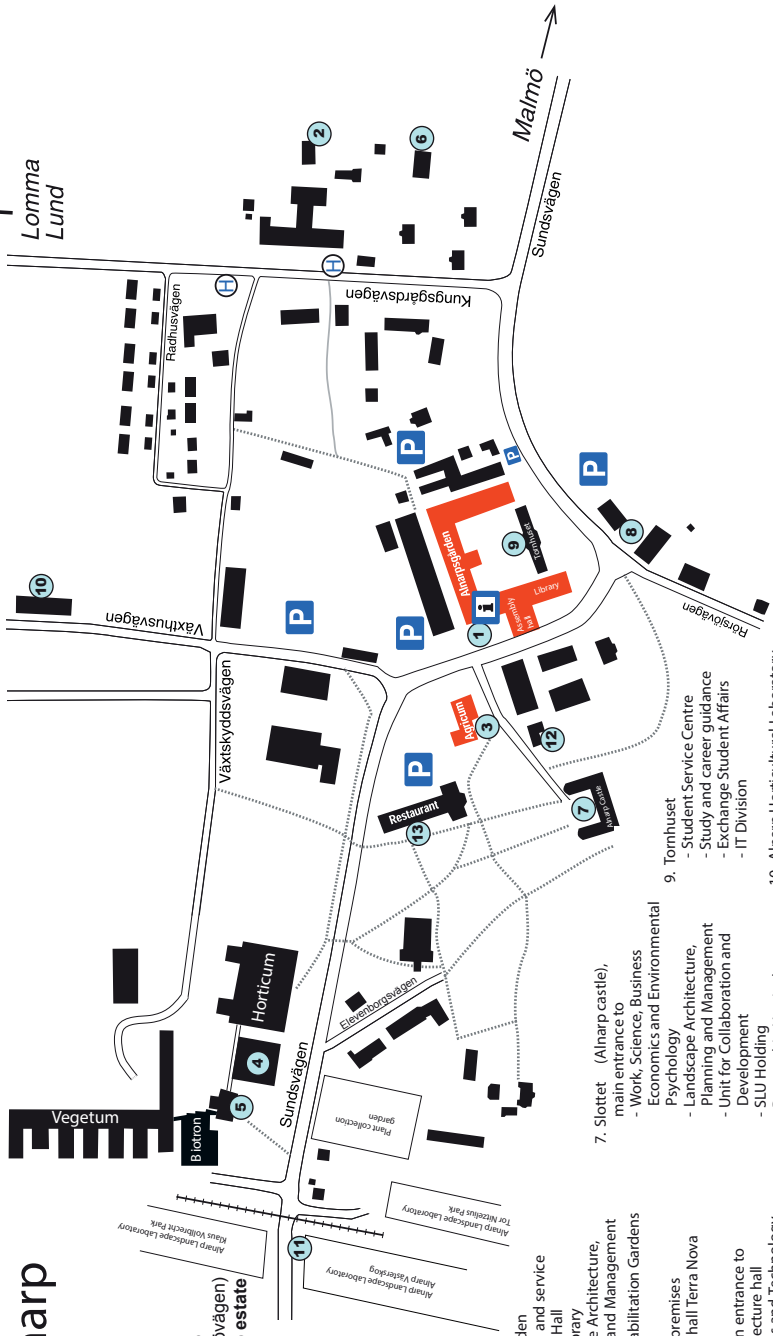

## /MAP OVER CENTRAL MALMÖ

1. MALMÖ CASTLE
2. CONFERENCE DINNER IN MALMÖ, THU 20 OCT
3. LILLA TORG (SMALL SQUARE)
4. CLARION HOTEL & CONGRESS MALMÖ LIVE
5. MALMÖ CENTRAL STATION
6. **PUBLIC TRANSPORT TO ALNARP (BUS 133)**
7. COMFORT HOTEL MALMÖ

# Alnarp

← Malmö (Malmövägen)  
 ← Alnarp estate

1. Alnarpgården
  - Reception and service
  - Assembly Hall
  - Alnarp Library
  - Landscape Architecture, Planning and Management
2. Alnarp Rehabilitation Gardens
3. Agricum
  - Teaching premises
  - Assembly hall Terra Nova
4. Articum
5. Navet, main entrance to
  - Crafoord lecture hall
  - Biosystems and Technology
  - Biotron
  - Plant Breeding
  - Plant Protection Biology
6. Programme for Diversity of Cultivated Plants (POM)
7. Slottet (Alnarp castle), main entrance to
  - Economics and Environmental Psychology
  - Landscape Architecture, Planning and Management
  - Unit for Collaboration and Development
  - SLU Holding
  - Partnership Horticulture
  - MOVIMUM
  - Partnership Alnarp
8. Southern Swedish Forest Research Centre
9. Tornhuset
  - Student Service Centre
  - Study and career guidance
  - Exchange Student Affairs
  - IT Division
10. Alnarp Horticultural Laboratory
11. Alnarp Landscape Laboratory
12. WC
13. Alnarp Restaurant

**I** Information

**H** Bus stop

**/MAP OVER ALNARPSGÅRDEN LEVEL 1**

**/MAP OVER ALNARPSGÅRDEN LEVEL 2**

- 1. AULAN
- 2. LOFTET

**/MAP OVER AGRICUM LEVEL 3**