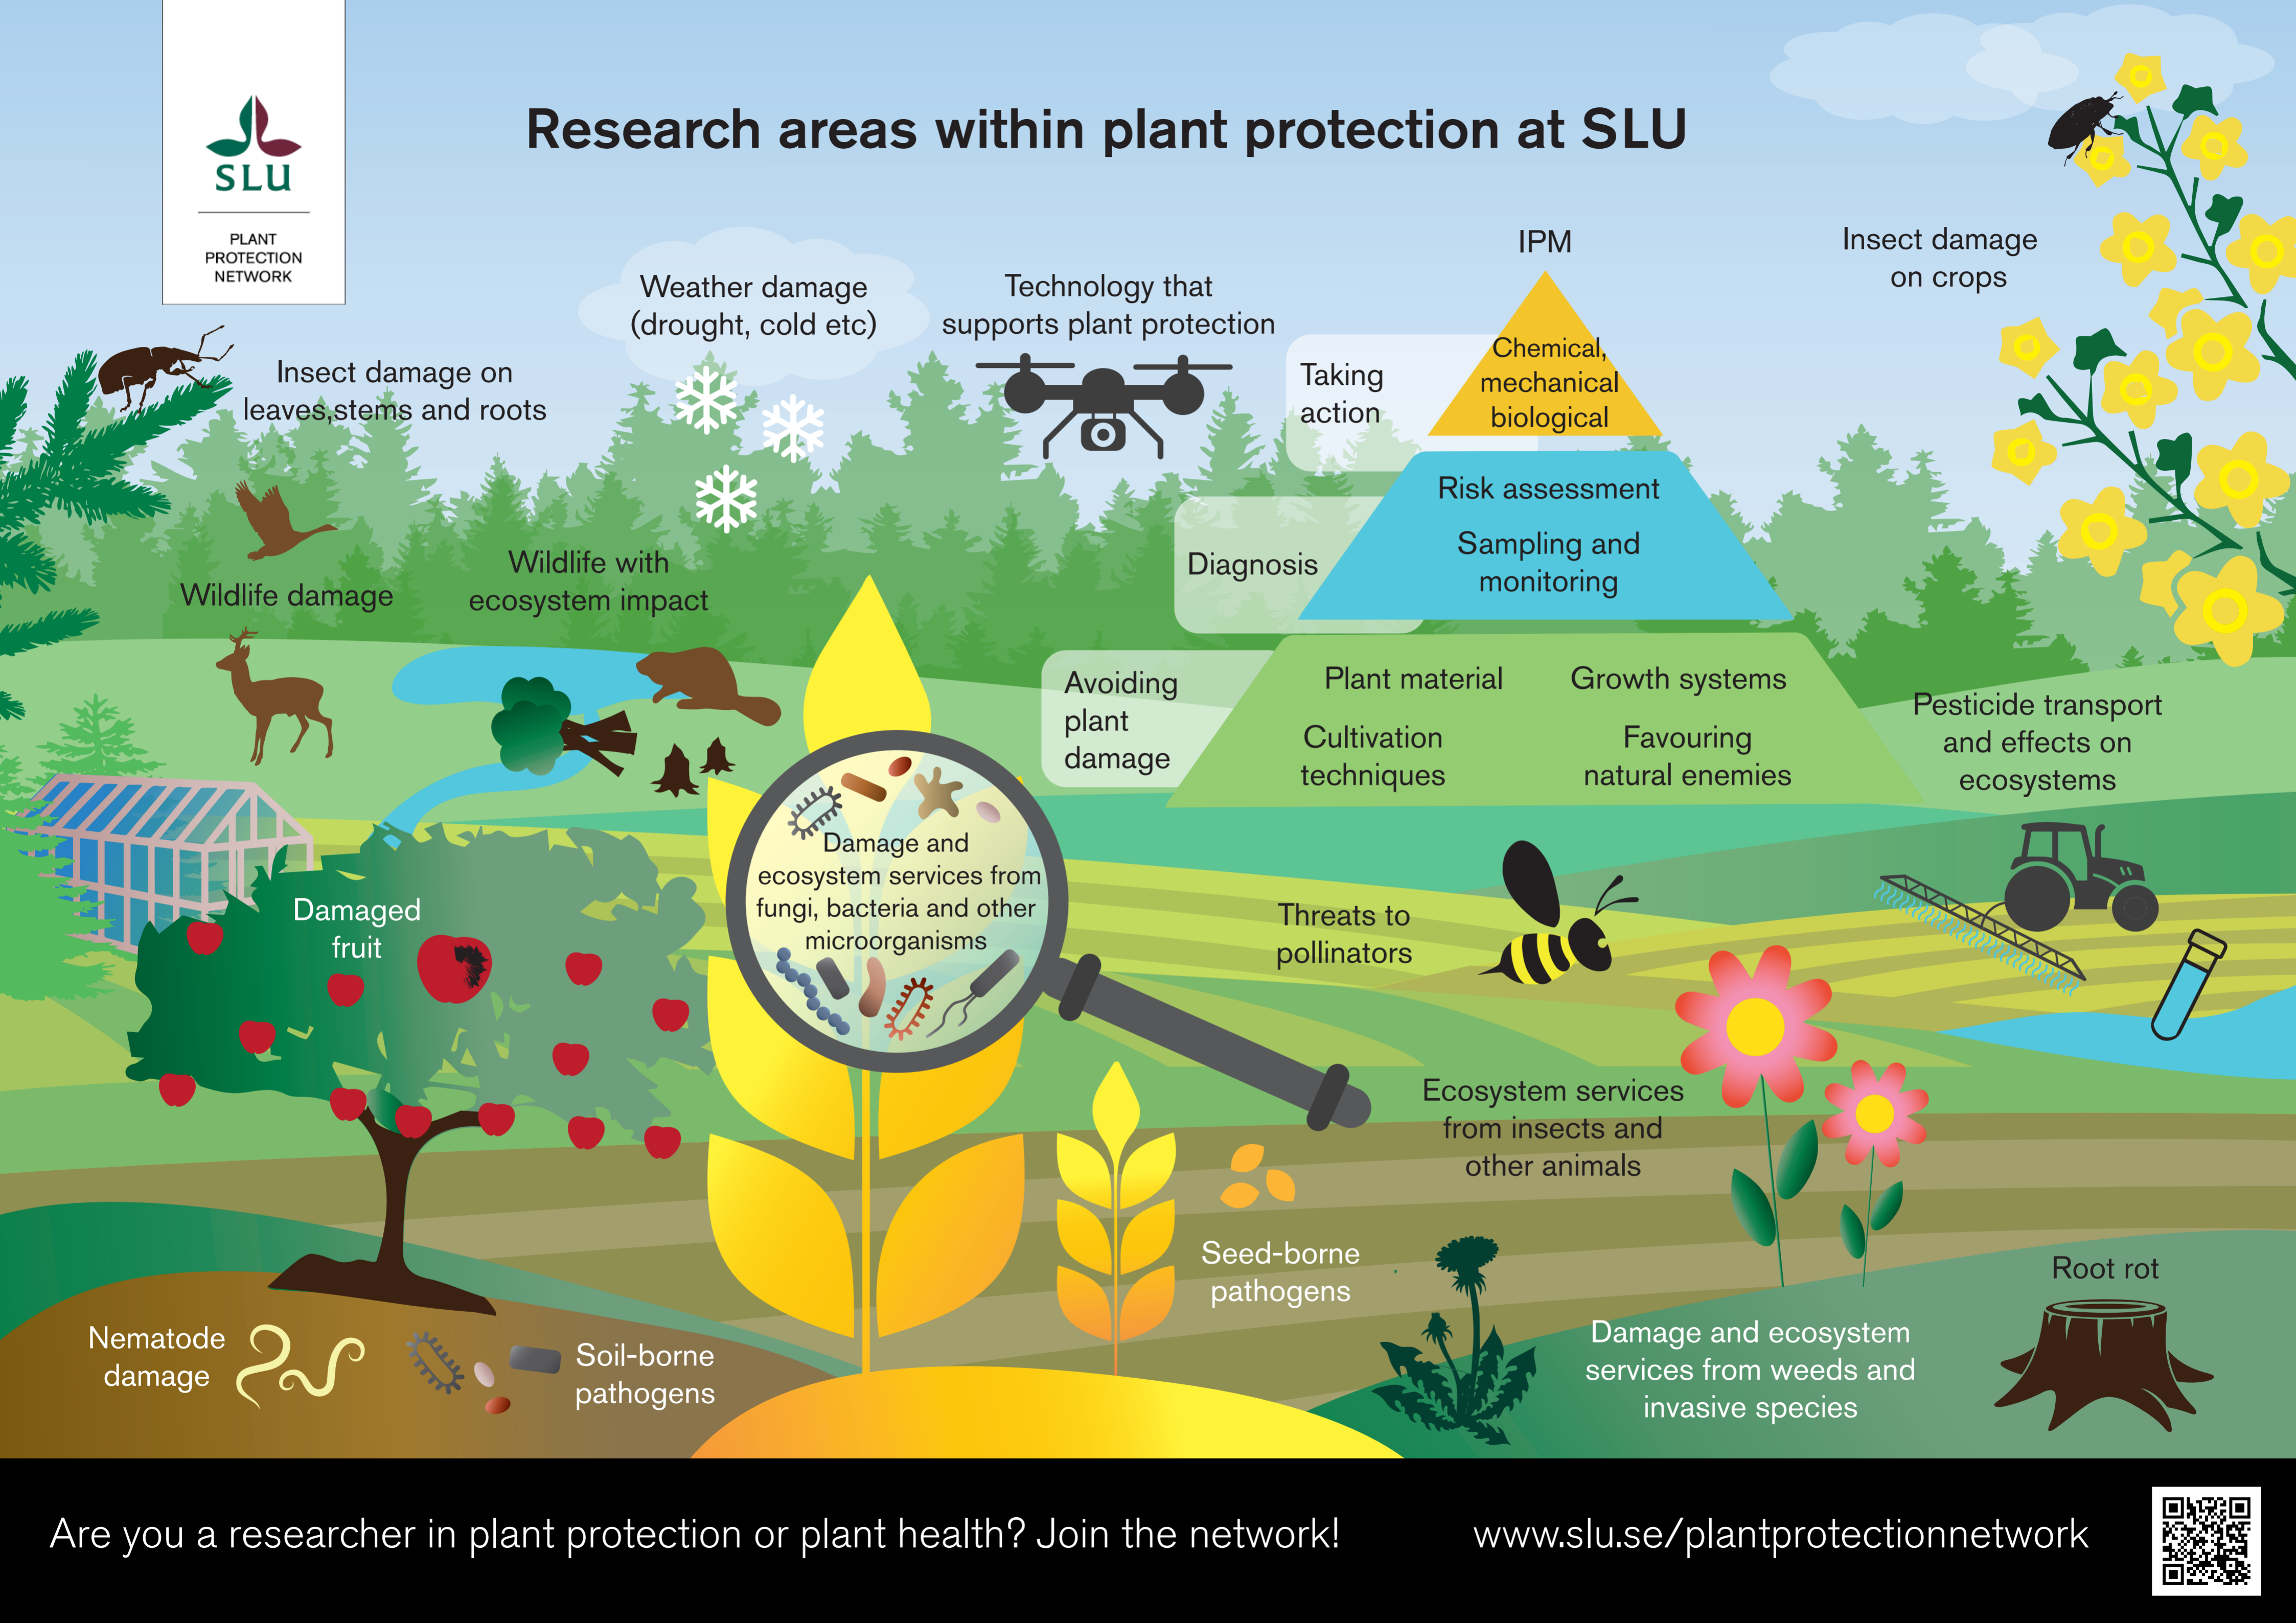

PLANT PROTECTION NETWORK

Research areas within plant protection at SLU

Are you a researcher in plant protection or plant health? Join the network!

www.slu.se/plantprotectionnetwork