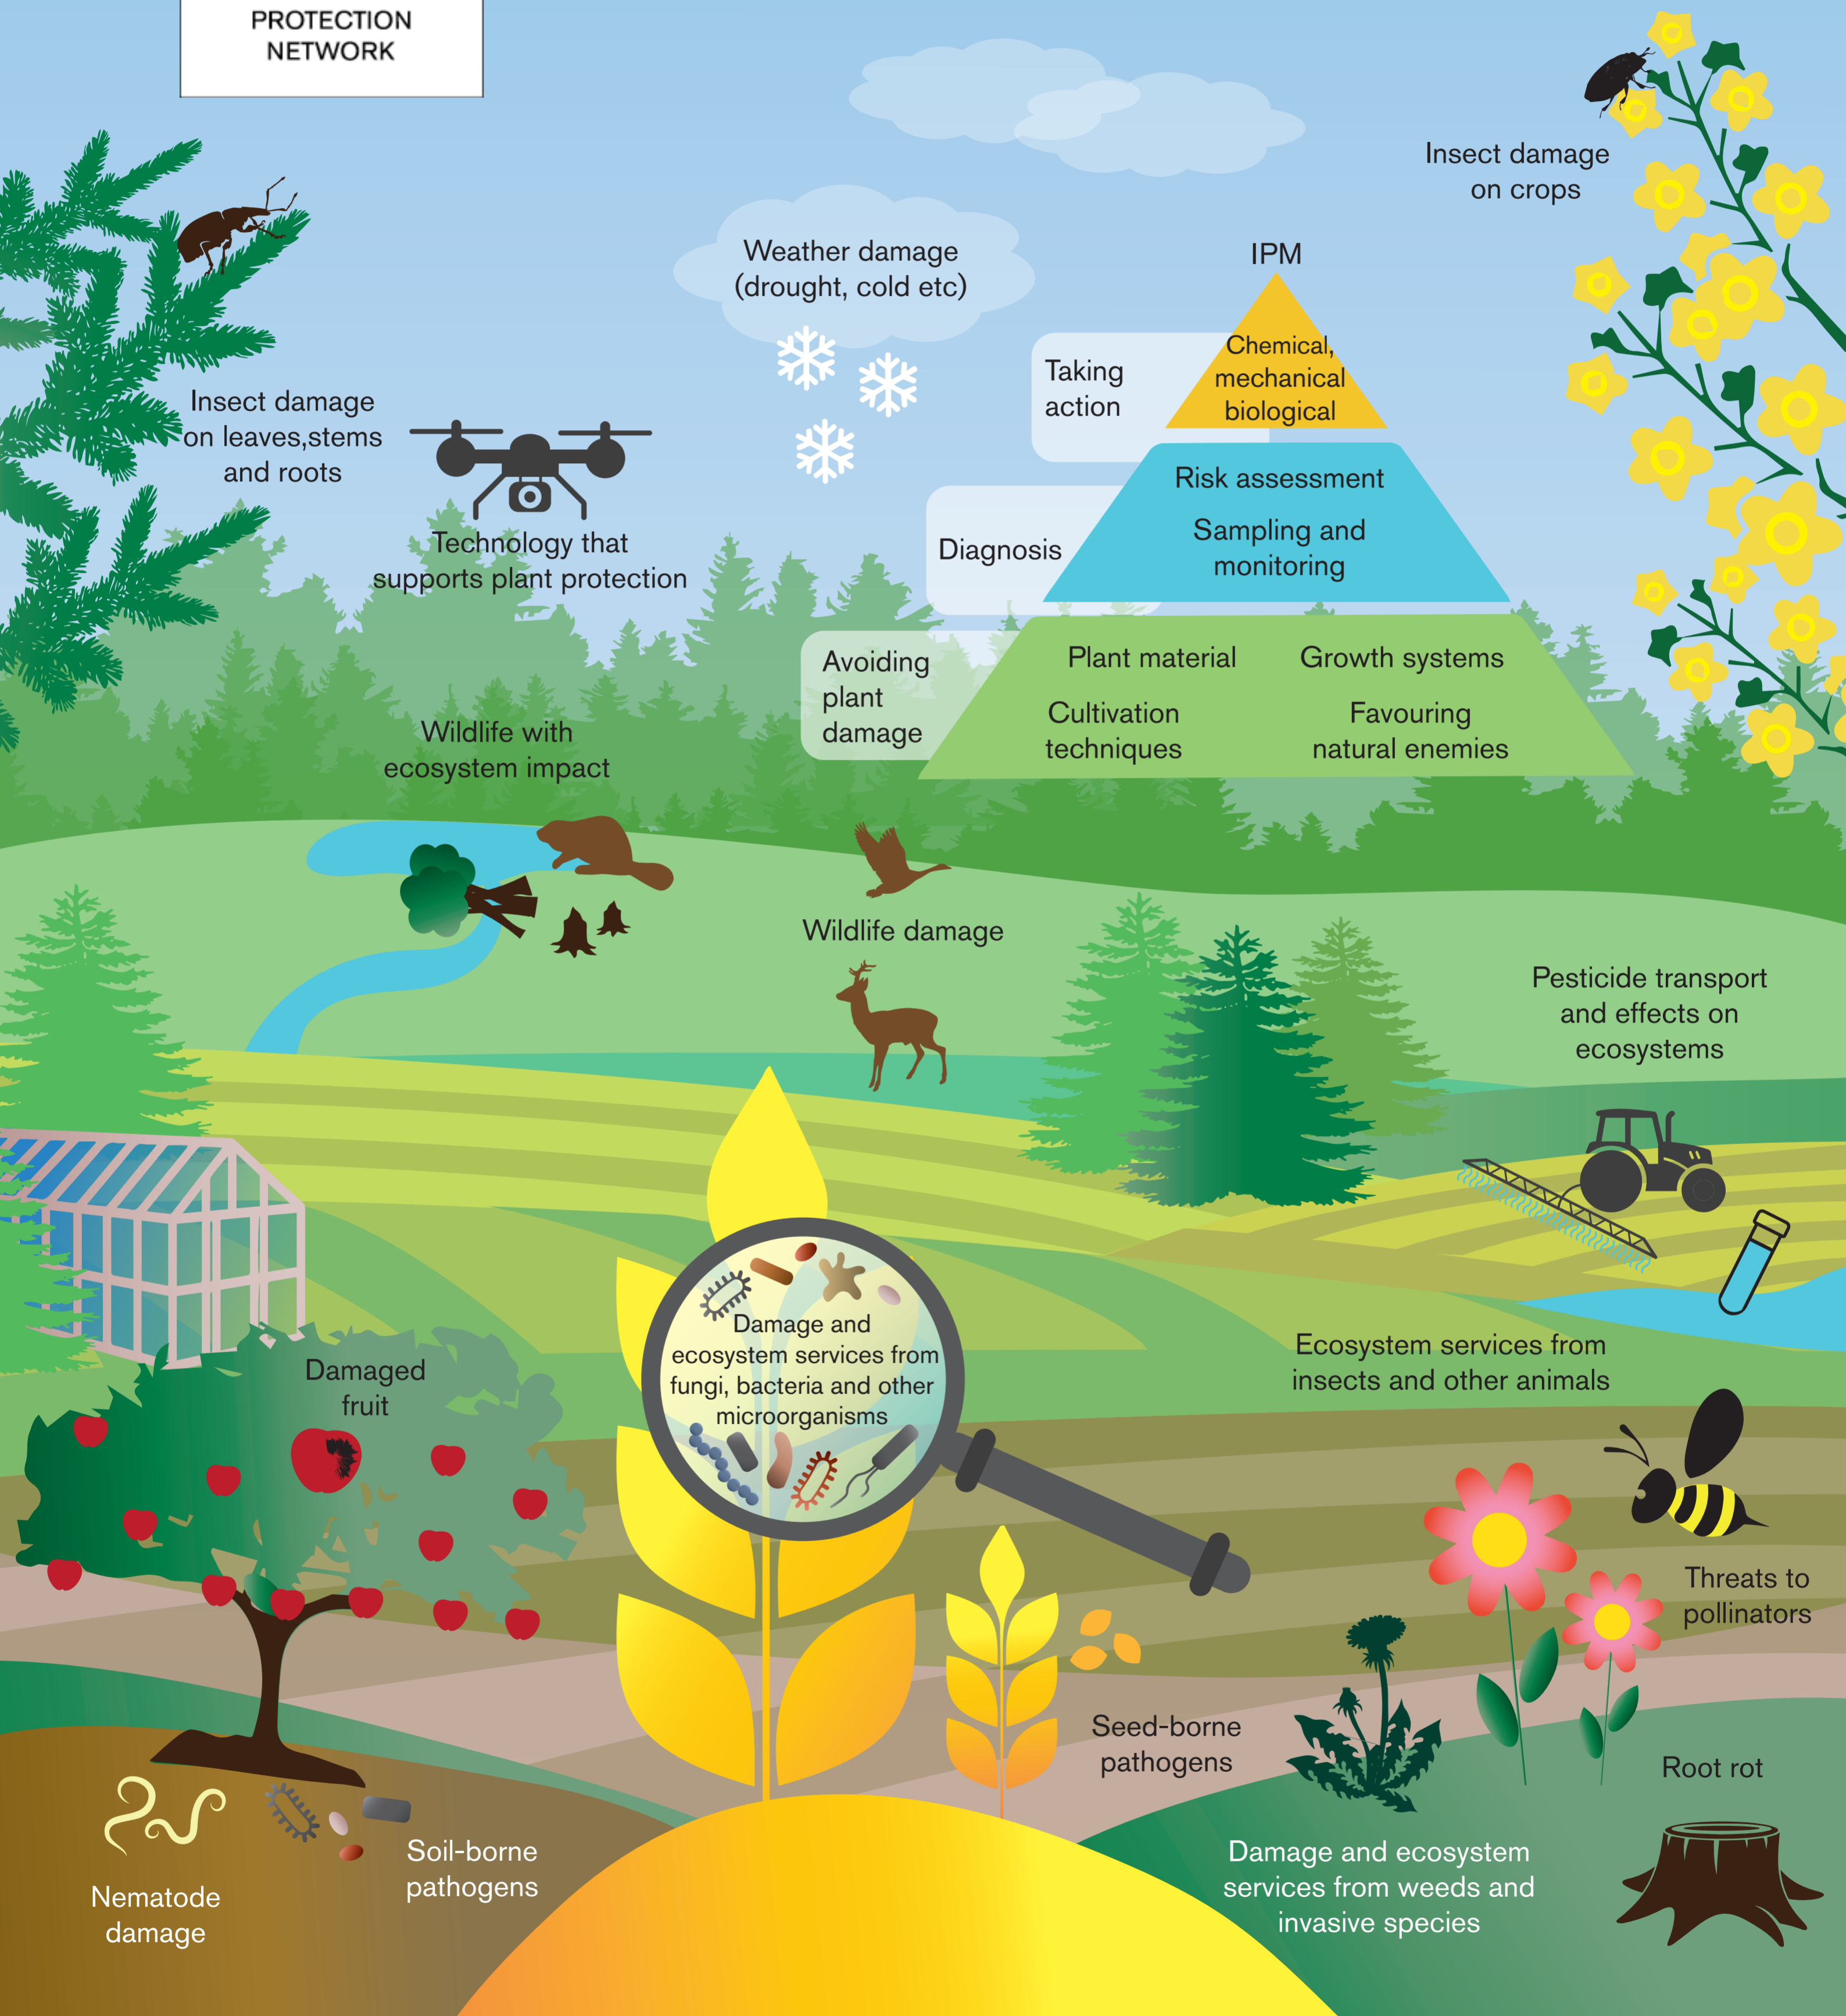

PLANT PROTECTION NETWORK

Research areas within plant protection at SLU

Are you a researcher in plant protection or plant health?
Join the network: www.slu.se/plantprotectionnetwork